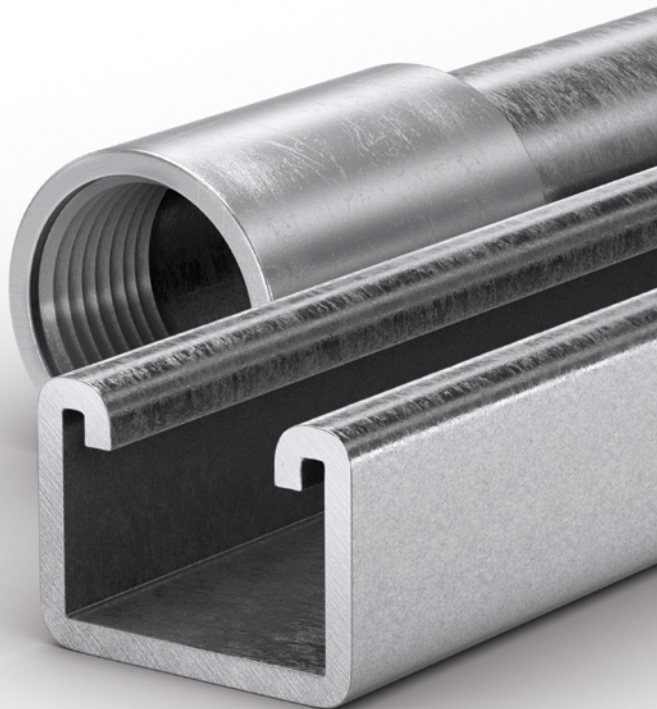

MORE SAVING. LESS UNLOADING.

WHEATLAND TUBE SIMPLIFIES YOUR ORDER BY DELIVERING STRUT AND CONDUIT TOGETHER.

Now you can easily add ZI-Strut™, Wheatland Tube's newest product, to your conduit order. Engineered with half-slot construction, the new ZI-Strut is made with quality steel. We co-load ZI-Strut, EC&N and aluminum conduit with our complete line of steel conduit products, so you can now receive and unload in one hassle-free delivery.

SPECS:

- Silver galvanized finish
- Sizes: 1 5/8" x 1 5/8" | 1 5/8" x 1 3/16"
- Thickness: 12 gauge, 14 gauge

Order strut and conduit today at **800.257.8182**

1 Council Avenue, P.O. Box 608
Wheatland, PA 16161
P 800.257.8182
F 724.346.7260